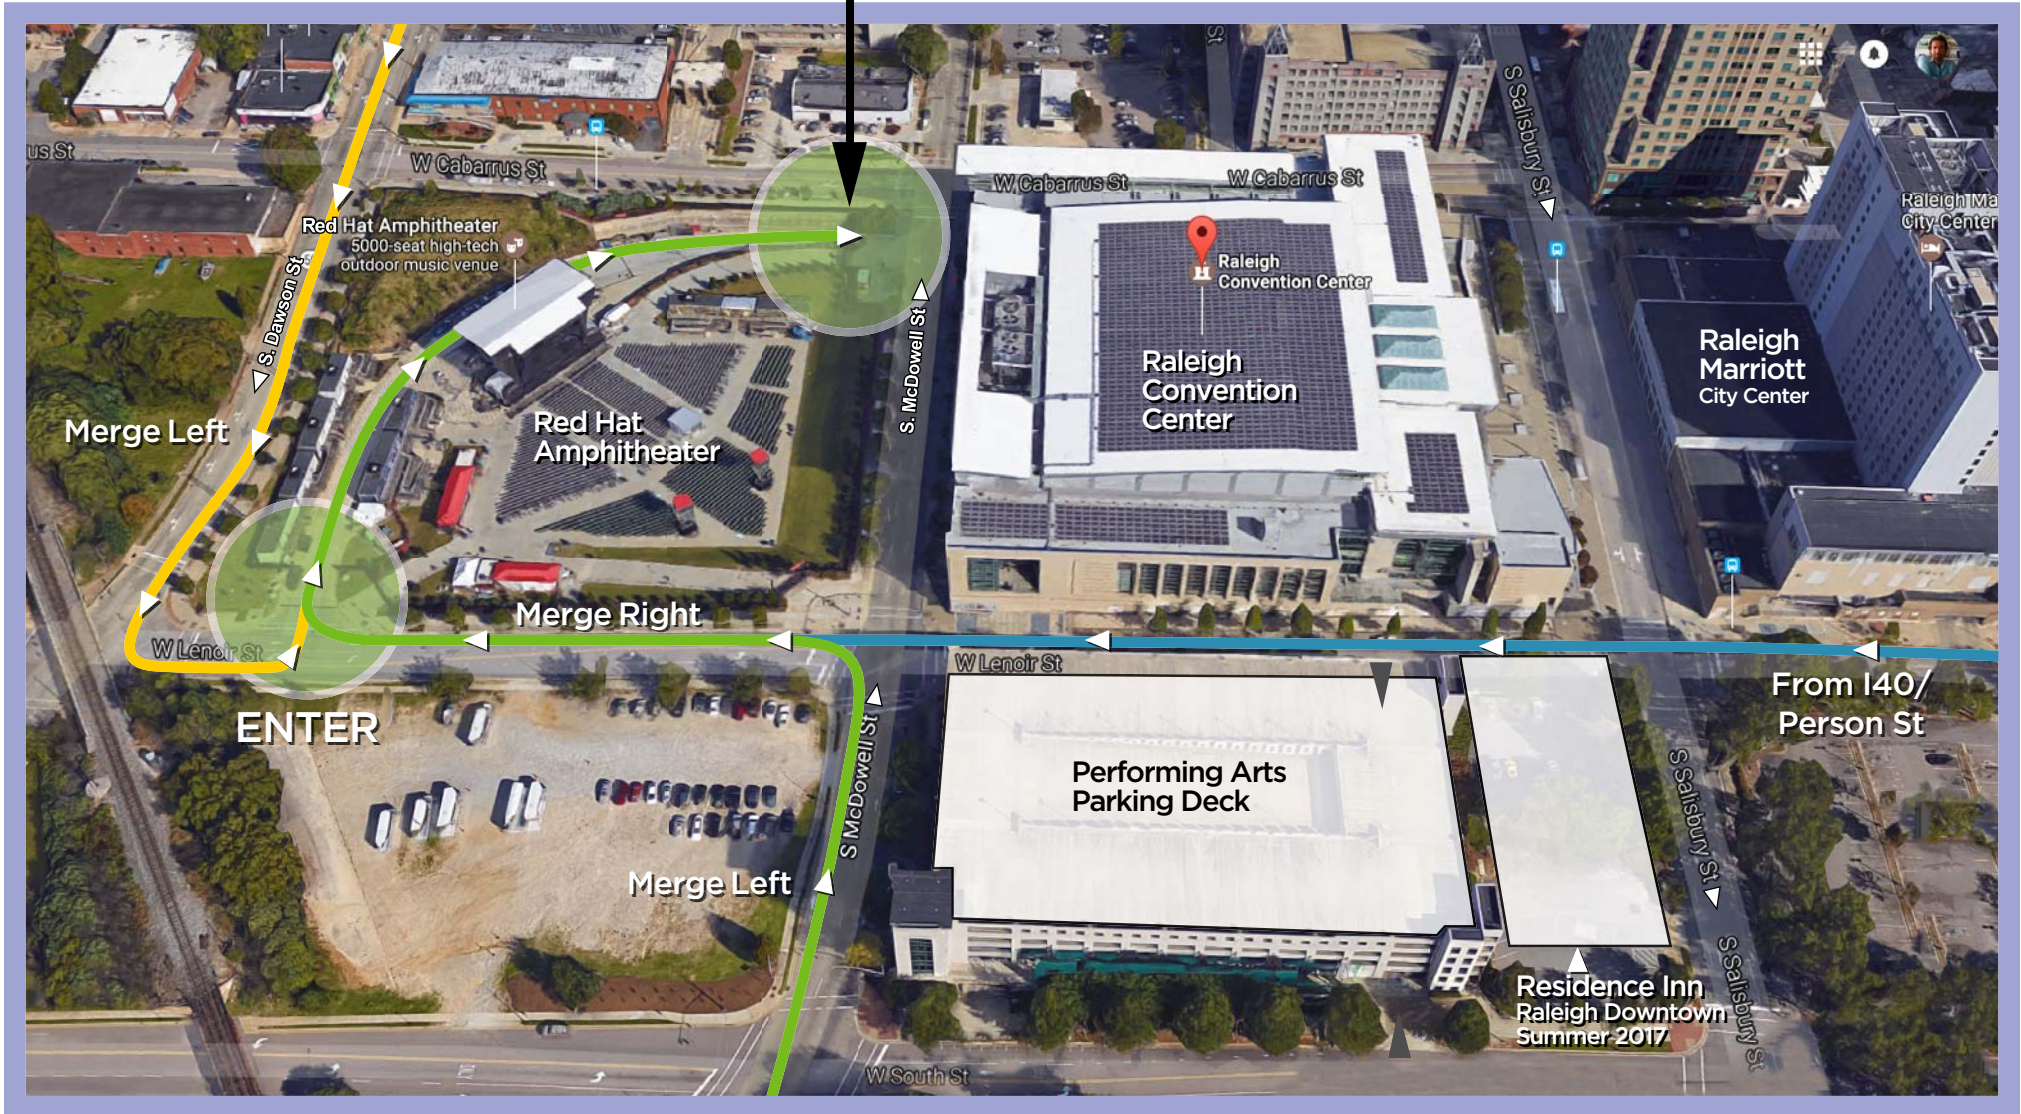

**RED HAT
AMPHITHEATER**

LOADING DOCK ACCESS

LOADING DOCK UNDERGROUND ENTRY

From Points North

From Points South

LOADING DOCK ACCESS

ENTER FROM W. LENOIR ST. AT REAR OF RED HAT AMPHITHEATER

Raleigh Convention Center | 500 South Salisbury Street, Raleigh, NC 27601