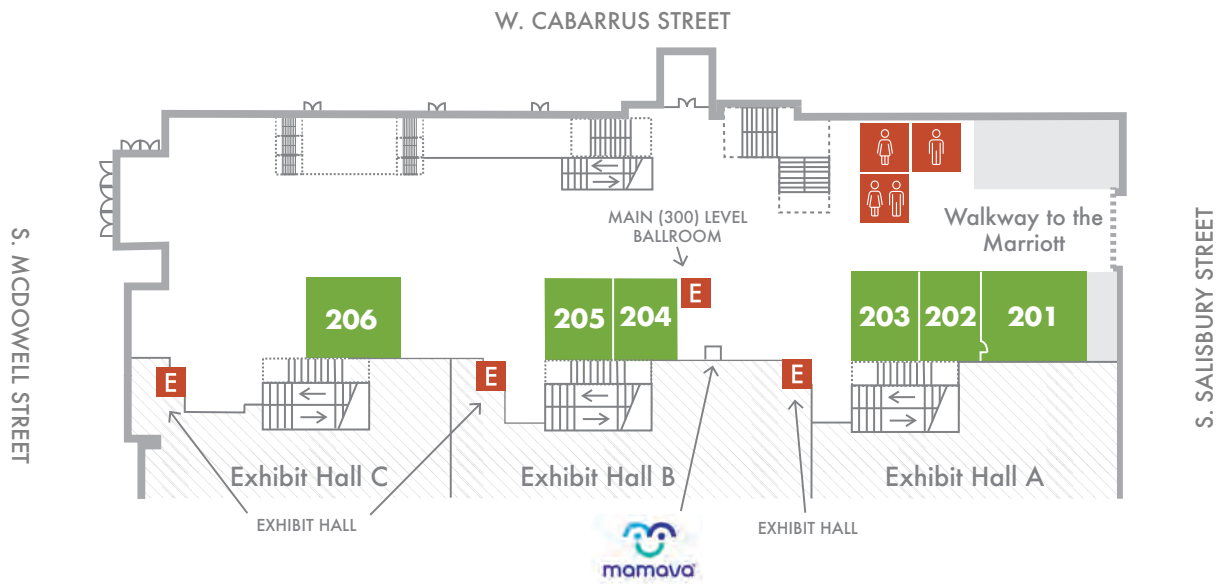

Ballroom Level (400-level)

-  Women
-  Men
-  All-gender/Family
-  Elevator
-  Open to Below
-  Back of House

Main Level (300-level)

Women

Men

All-gender/Family

Elevator

Open to Below

Back of House

Mezzanine Level (200-level)

- | | | | | | |
|---|-------|---|-------------------|--|---------------|
|  | Women |  | All-gender/Family |  | Open to Below |
|  | Men |  | Elevator |  | Back of House |

Exhibit Hall Level (100-level)

-  **Women**
-  **All-gender/Family**
-  **Open to Below**
-  **Men**
-  **Elevator**
-  **Back of House**