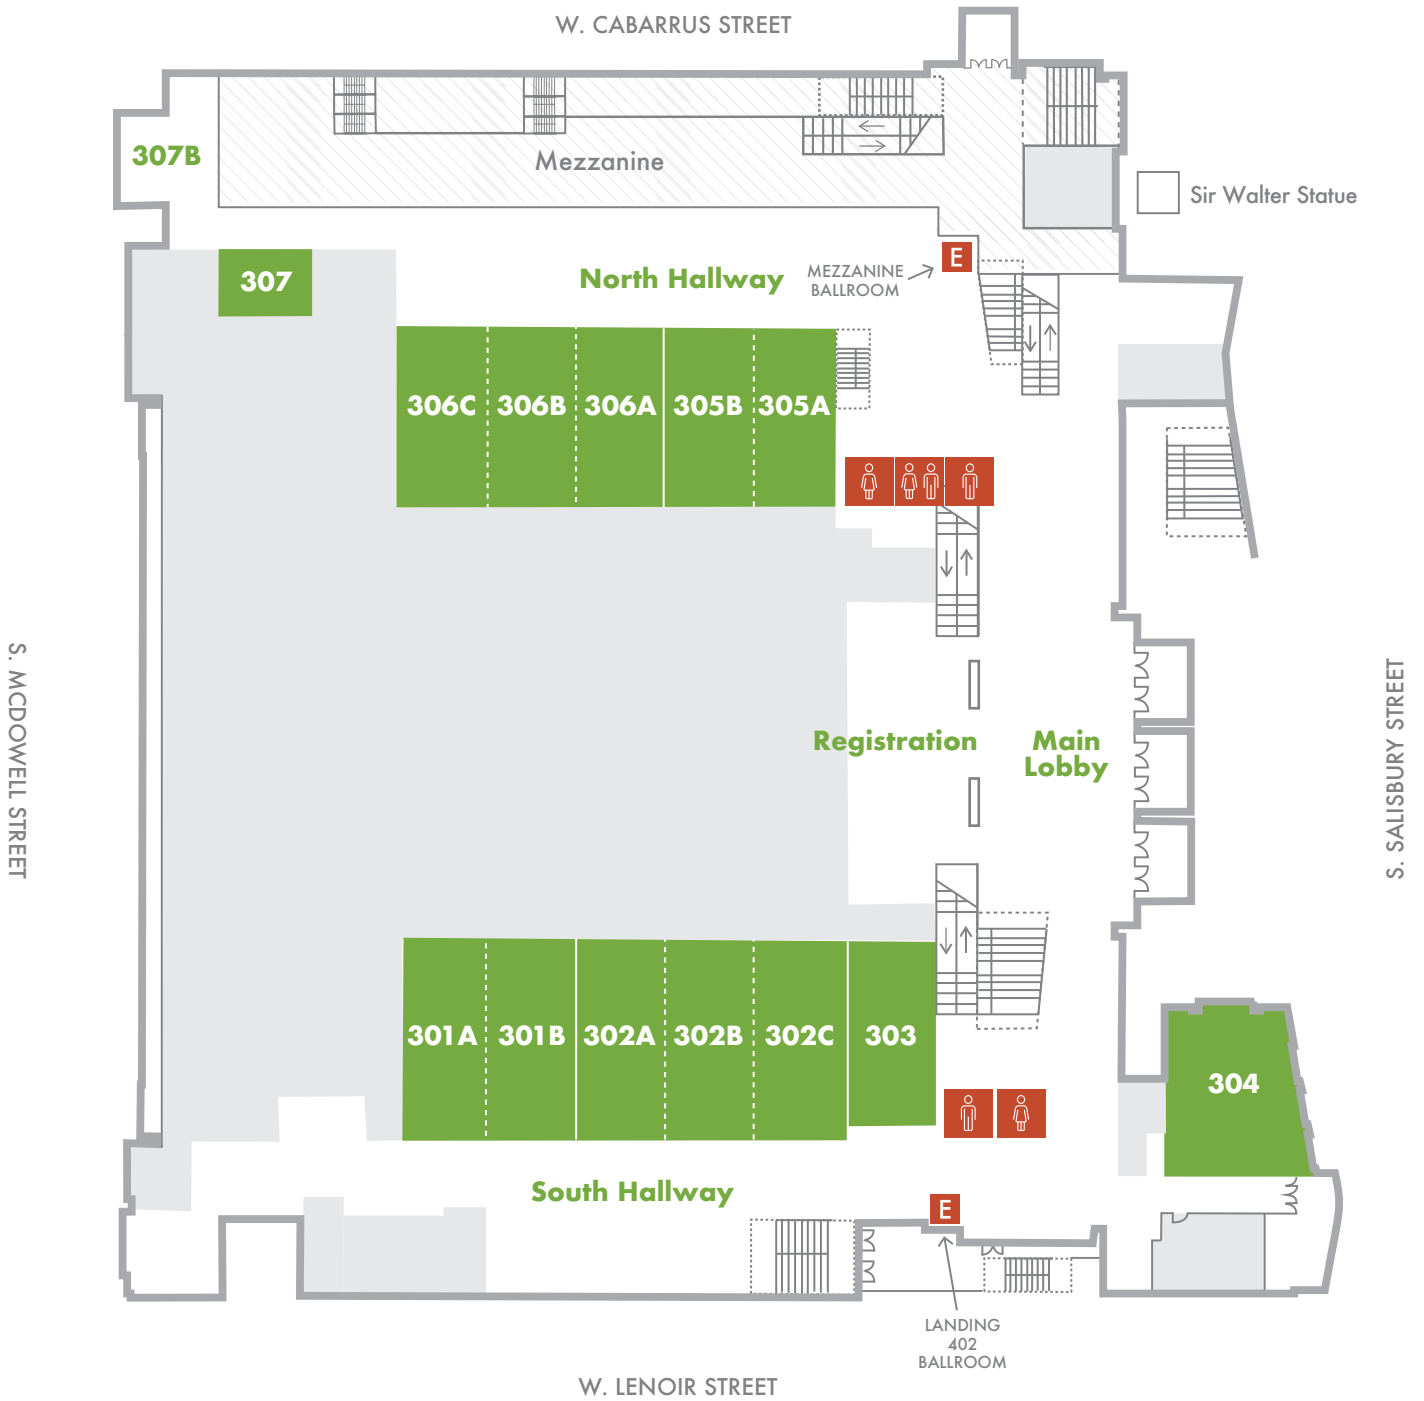

Ballroom Level (400-level)

-  Women
-  Men
-  All-gender/Family
-  Elevator
-  Open to Below
-  Back of House

Main Level (300-level)

Women

Men

All-gender/Family

Elevator

Open to Below

Back of House

Mezzanine Level (200-level)

- | | | | | | |
|---|-------|---|-------------------|--|---------------|
|  | Women |  | All-gender/Family |  | Open to Below |
|  | Men |  | Elevator |  | Back of House |

Exhibit Hall Level (100-level)

-  **Women**
-  **All-gender/Family**
-  **Open to Below**
-  **Men**
-  **Elevator**
-  **Back of House**