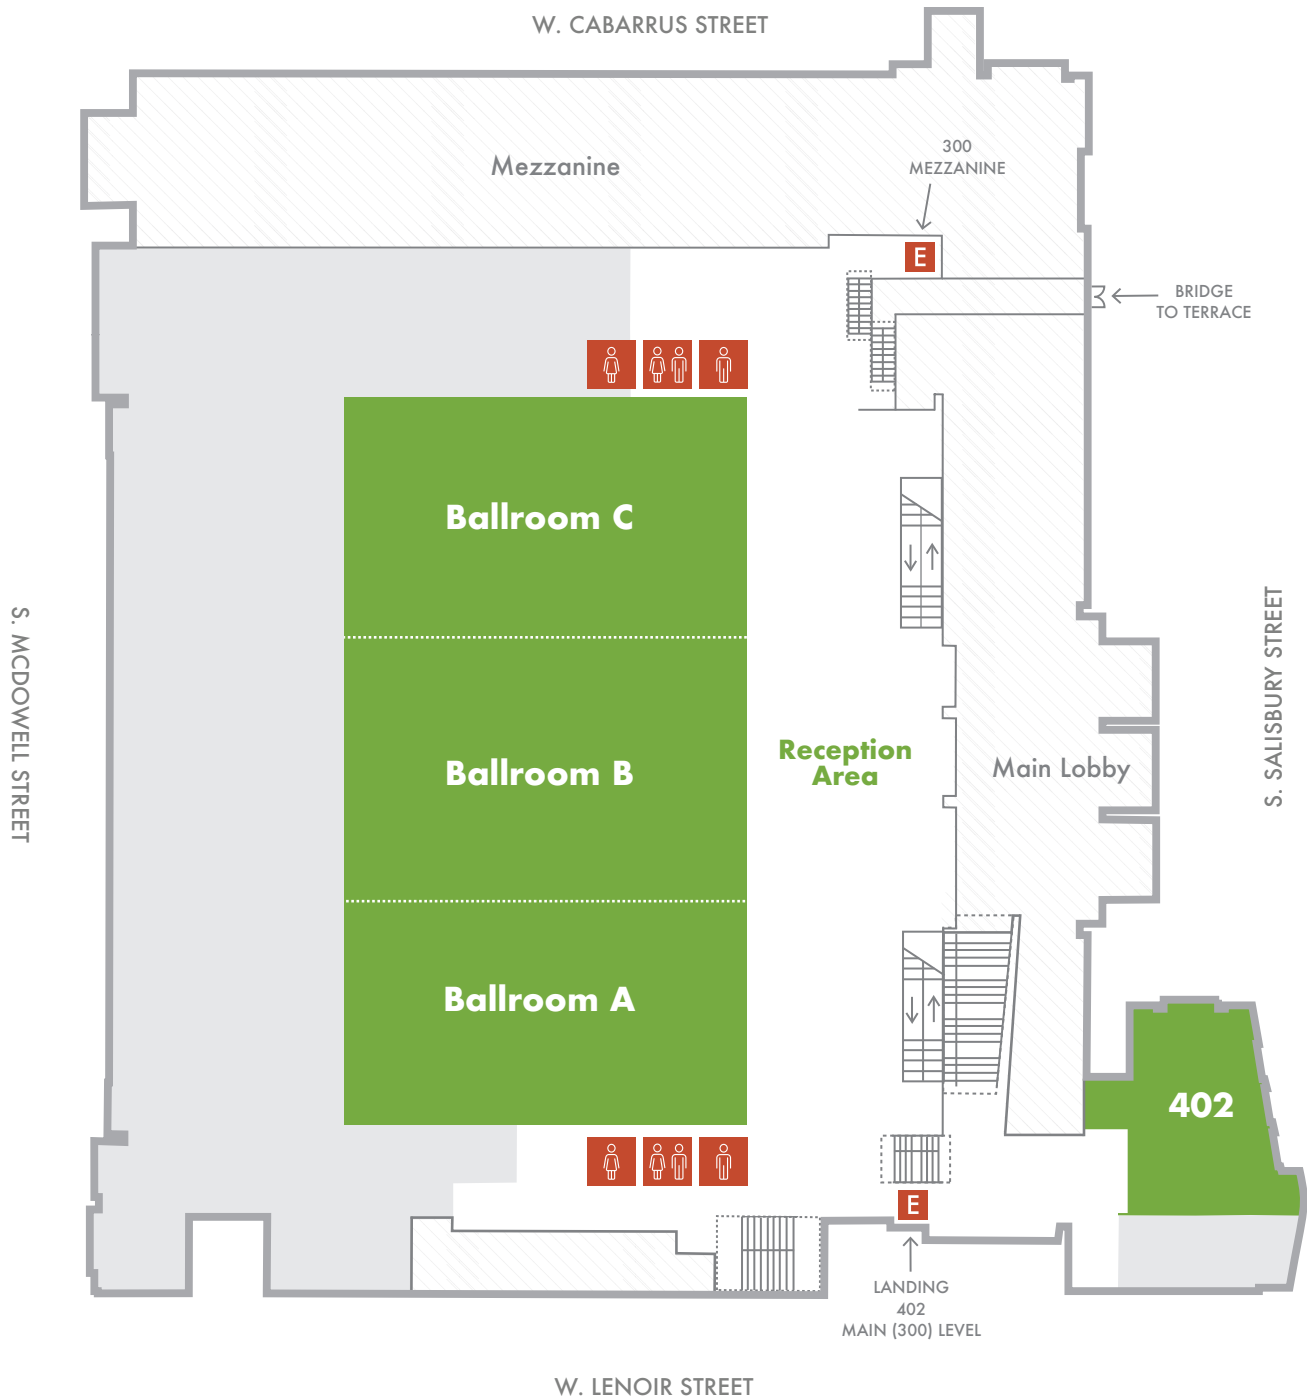

Ballroom Level (400-level)

-  Women
-  Men
-  All-gender/Family
-  Elevator
-  Open to Below
-  Back of House

Main Level (300-level)

Women

Men

All-gender/Family

Elevator

Open to Below

Back of House

Mezzanine Level (200-level)

- | | | | | | |
|---|-------|---|-------------------|--|---------------|
|  | Women |  | All-gender/Family |  | Open to Below |
|  | Men |  | Elevator |  | Back of House |

Exhibit Hall Level (100-level)

-  **Women**
-  **All-gender/Family**
-  **Open to Below**
-  **Men**
-  **Elevator**
-  **Back of House**