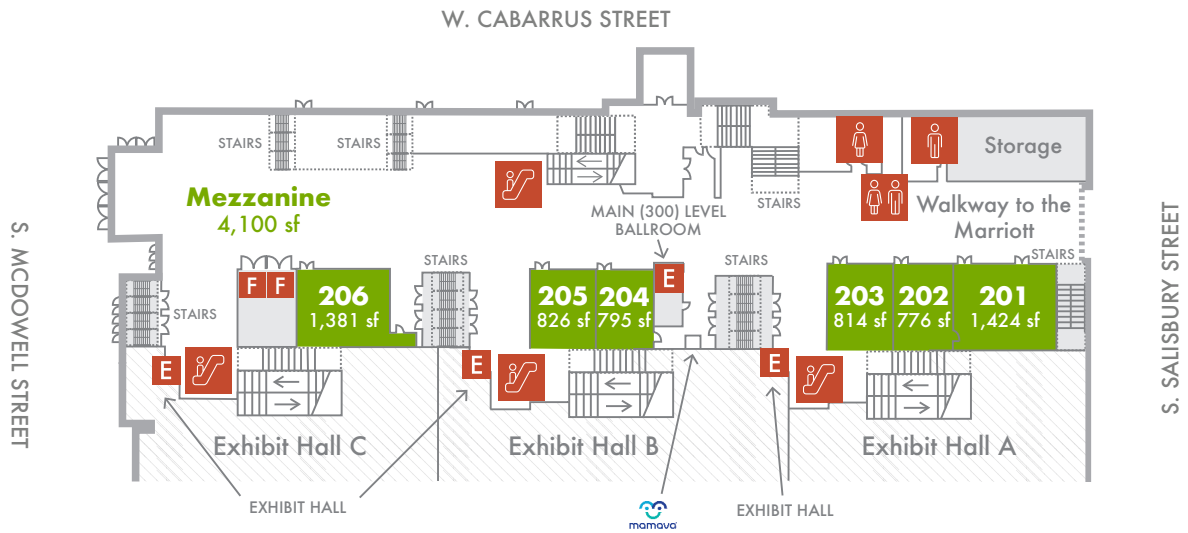

BALLROOM LEVEL

- | | | | | | |
|---|-------------------|---|------------------|--|---------------|
|  | Women |  | Elevator |  | Open to Below |
|  | Men |  | Freight Elevator |  | Back of House |
|  | All-gender/Family |  | Escalator | | |

MAIN (300) LEVEL

- | | | | | | |
|---|-------------------|---|------------------|--|---------------|
|  | Women |  | Elevator |  | Open to Below |
|  | Men |  | Freight Elevator |  | Back of House |
|  | All-gender/Family |  | Escalator | | |

MEZZANINE LEVEL

EXHIBIT HALL (200) LEVEL