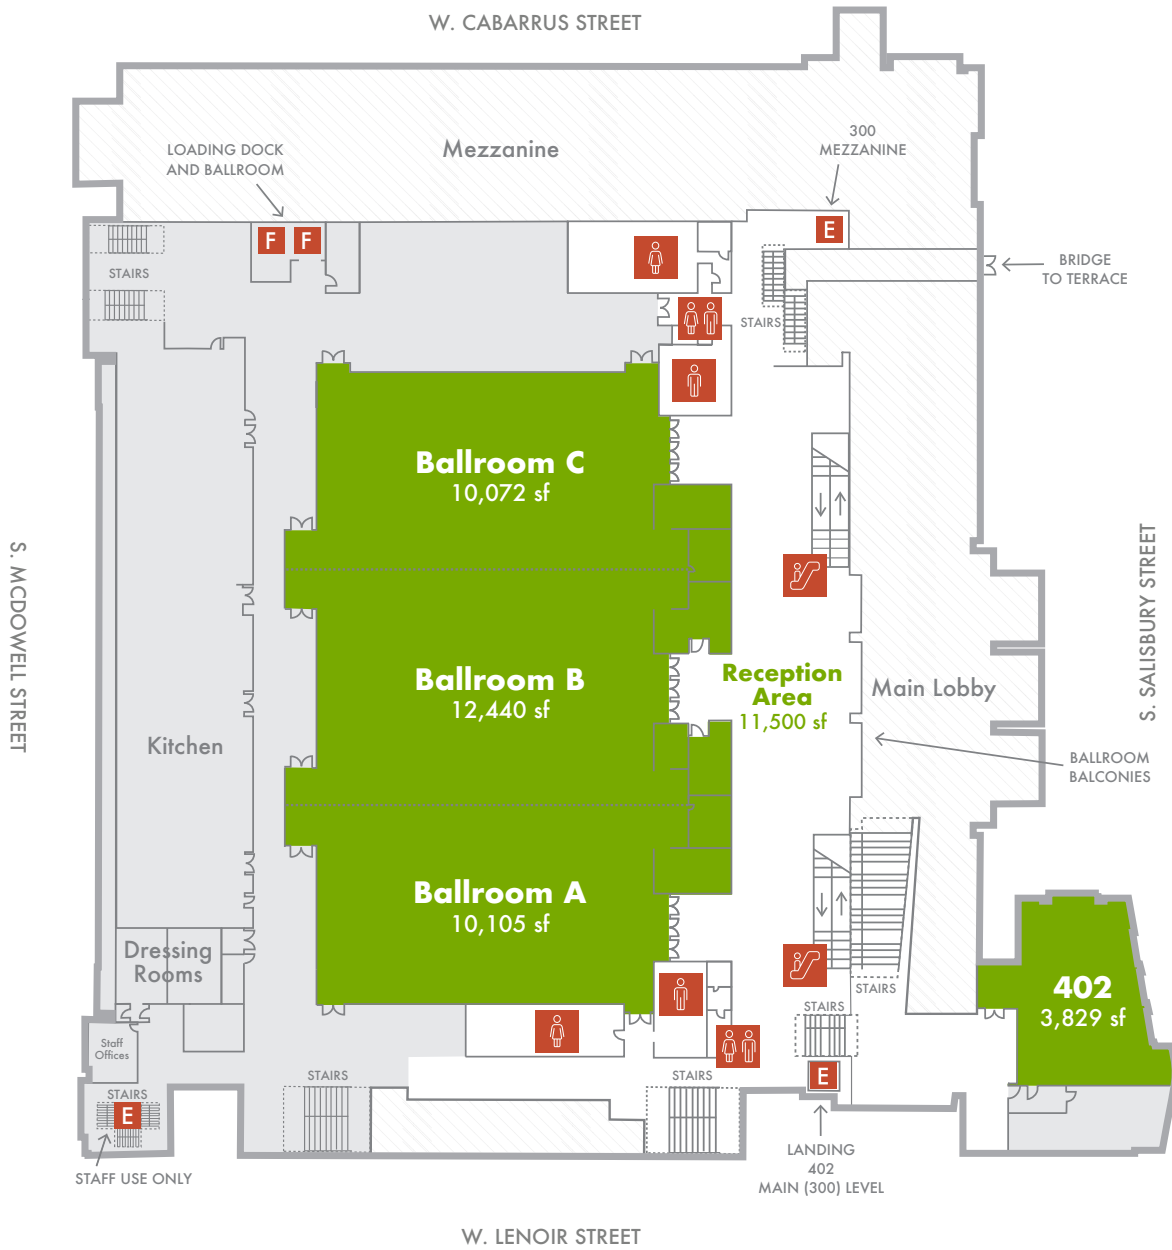

BALLROOM LEVEL

- | | | | | | |
|---|-------------------|---|------------------|--|---------------|
|  | Women |  | Elevator |  | Open to Below |
|  | Men |  | Freight Elevator |  | Back of House |
|  | All-gender/Family |  | Escalator | | |

MAIN (300) LEVEL

- | | | | | | |
|---|-------------------|---|------------------|--|---------------|
|  | Women |  | Elevator |  | Open to Below |
|  | Men |  | Freight Elevator |  | Back of House |
|  | All-gender/Family |  | Escalator | | |

MEZZANINE LEVEL

EXHIBIT HALL (200) LEVEL