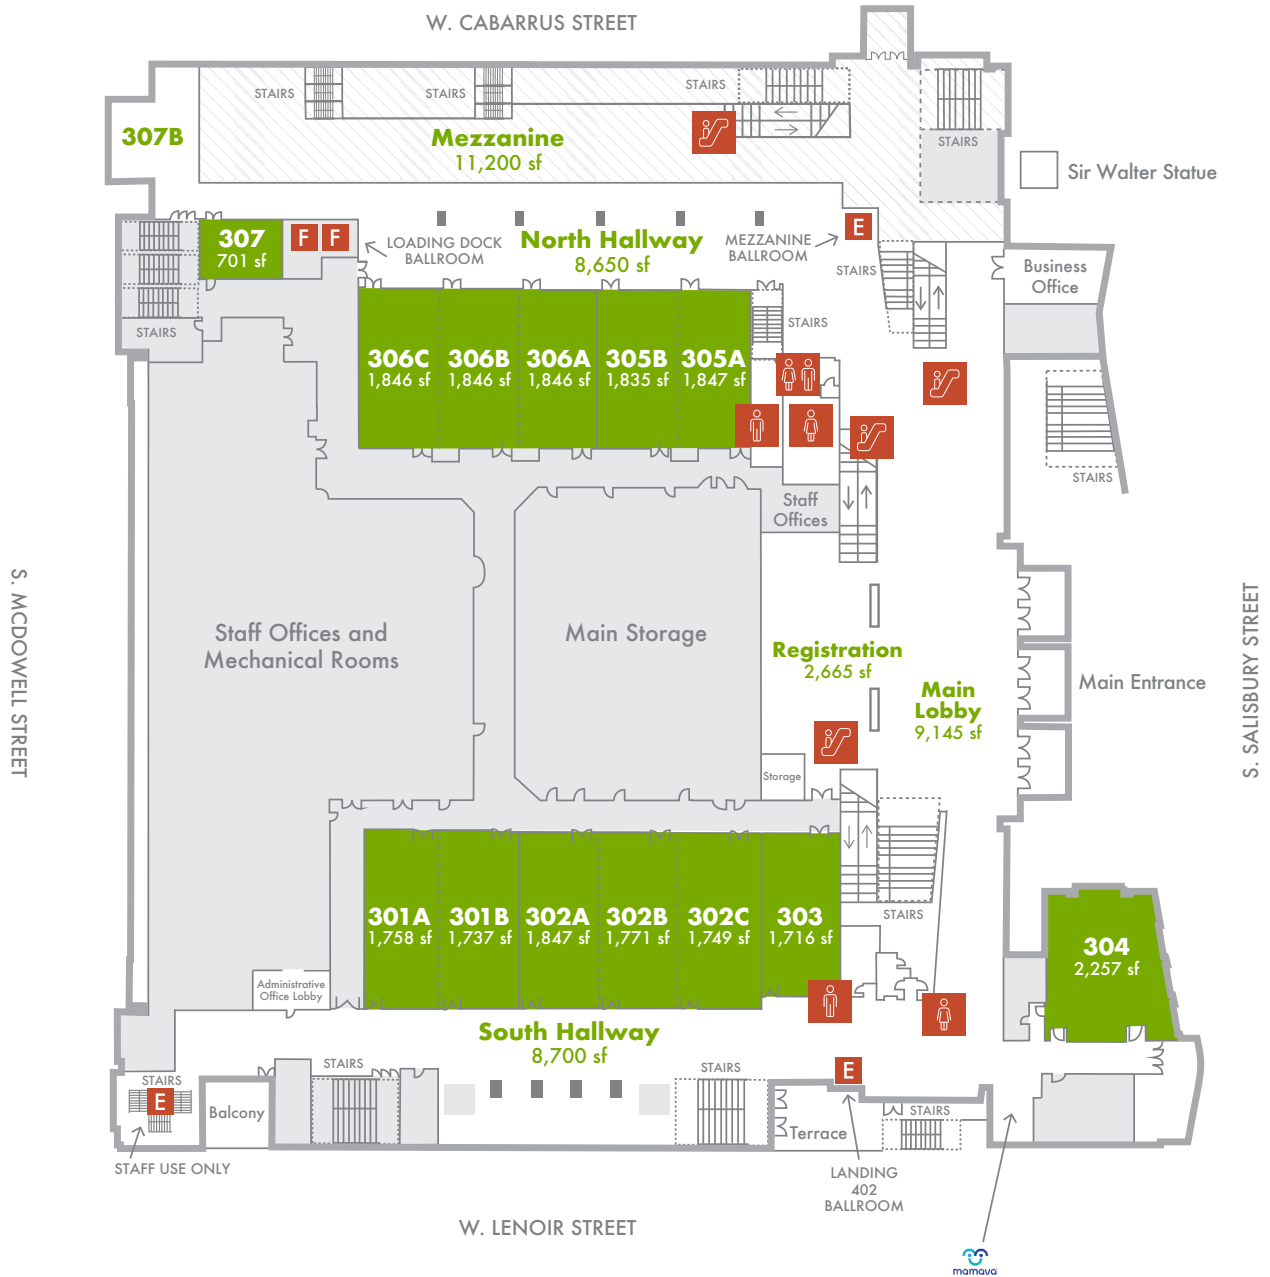

BALLROOM LEVEL

- | | | | | | |
|---|-------------------|---|------------------|--|---------------|
|  | Women |  | Elevator |  | Open to Below |
|  | Men |  | Freight Elevator |  | Back of House |
|  | All-gender/Family |  | Escalator | | |

MAIN (300) LEVEL

- | | | | | | |
|---|-------------------|---|------------------|--|---------------|
|  | Women |  | Elevator |  | Open to Below |
|  | Men |  | Freight Elevator |  | Back of House |
|  | All-gender/Family |  | Escalator | | |

MEZZANINE LEVEL

EXHIBIT HALL (200) LEVEL