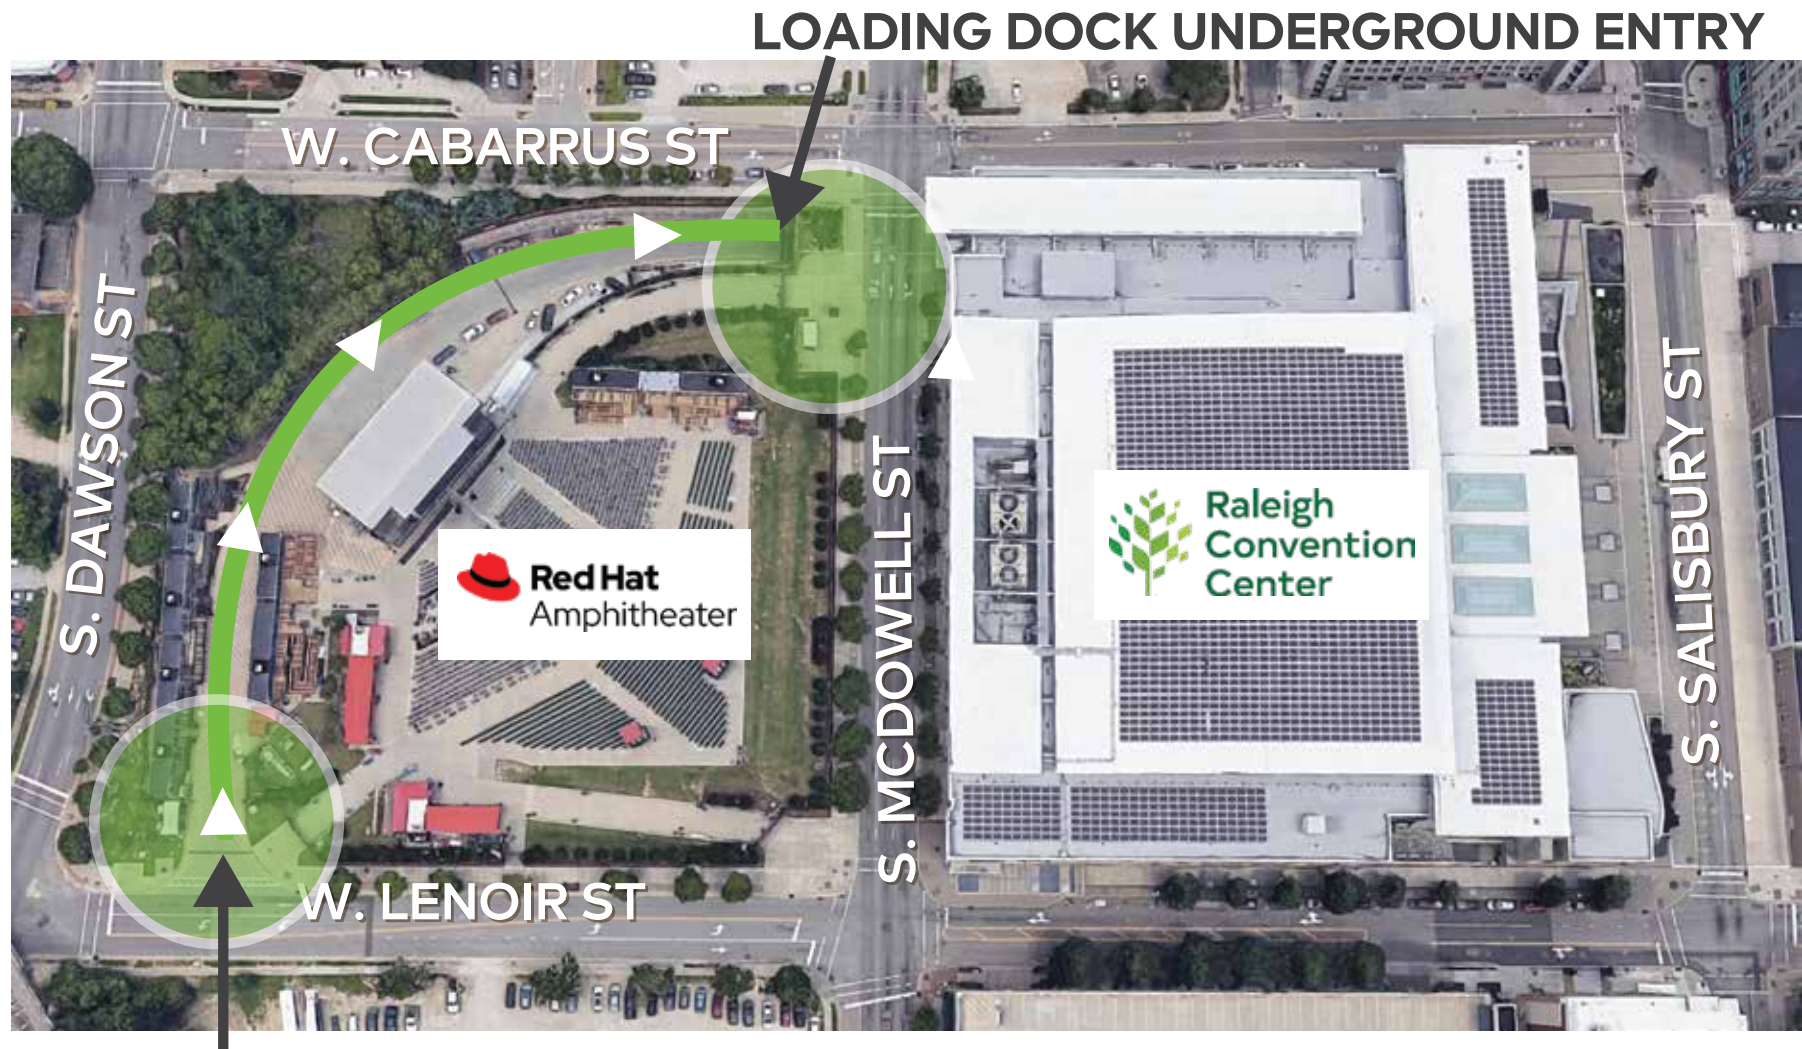

LOADING DOCK ACCESS MAP

LOADING DOCK ACCESS

ENTER FROM W. LENOIR STREET AT REAR OF RED HAT AMPHITHEATER